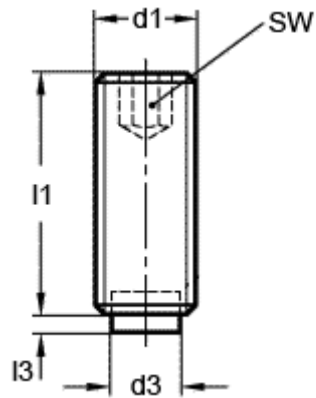

# Data Sheet

Article number: 20931611

Description: E+G Grub screw  
GN 913.3-M5-20-KU

## Measures

---

$d1 = M5$   
 $d3 = 3$   
 $l1 = 20.0$   
 $l3 = 1.0$   
 $SW = 2.5$